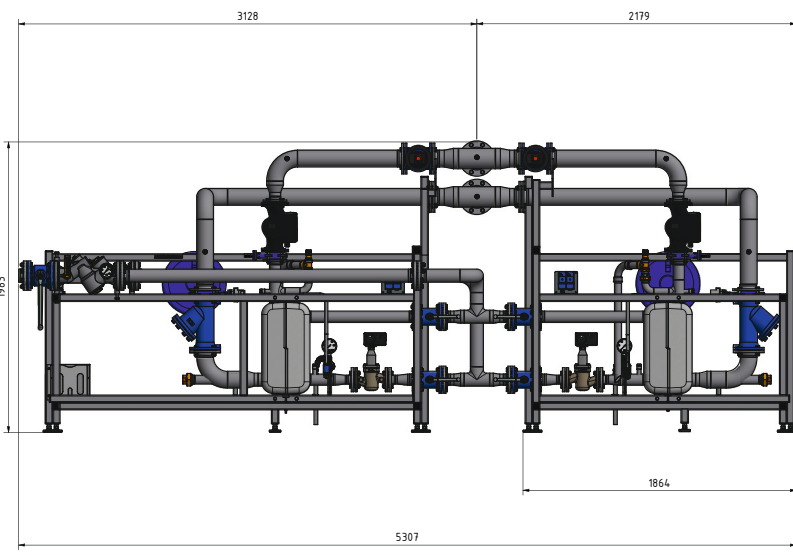

2 MW EWERS DISTRICT HEATING TRANSFER STATION — FOR THE BVG TRAINING CAMPUS OF THE FUTURE IN BERLIN

The ewers station for district heat transfer

Initial situation

BVG is building for the future — and first-class training for the next generation of employees. On more than 22,000 square meters of commercial space, a new training center is being built for up to 700 trainees, in 13 varied trades and various dual courses of study, for the mobility of tomorrow.

An ultra-modern building is being constructed on Machandelweg for the skilled workers of tomorrow. On four floors, the new training center offers a total of around 20,300 square meters of usable space. For this, ewers is supplying a district heating transfer station with a total output of 2 MW, consisting of two equivalent submodules. The system is designed for connection to a Vattenfall district heating transfer module. Vattenfall Stadtwärme in Berlin has a very low primary energy factor of only 0.44 in the interconnected network.

Technical drawing of the station

The ewers solution

District heating transfer station with 2 modules á 1000 kW

- Power: 2000 kW
- Nominal width: DN80 / DN125 on DN65 / DN100
- Pressure stage: PN25 / PN6
- Temperatures: Primary 110 / 53 °C
Secondary 75/50 °C