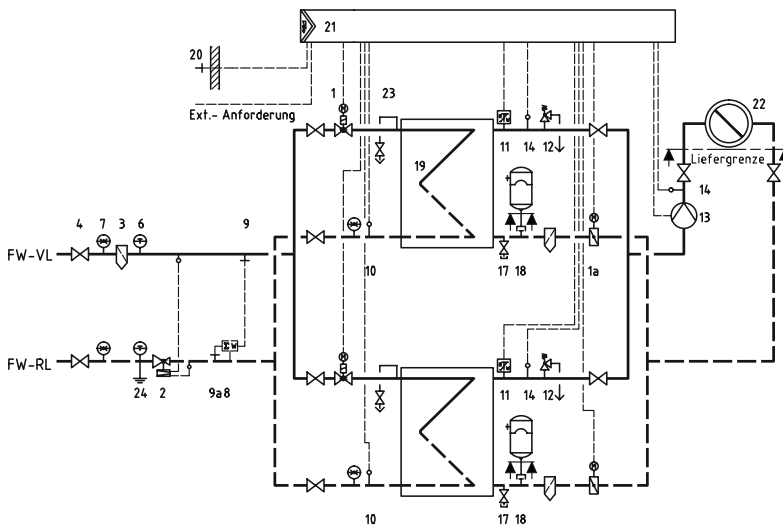

If you have any questions, please do not hesitate to us at any time.

BVG Training Campus

Photo: www.implenia.com

2 MW EWERS DISTRICT HEATING TRANSFER STATION — FOR THE BVG TRAINING CAMPUS OF THE FUTURE IN BERLIN

Technical drawing of the station

The ewers solution

District heating transfer station with 2 modules á 1000 kW

- Power: 2000 kW
- Nominal width: DN80 / DN125 on DN65 / DN100
- Pressure stage: PN25 / PN6
- Temperatures: Primary 110 / 53 °C
Secondary 75/50 °C